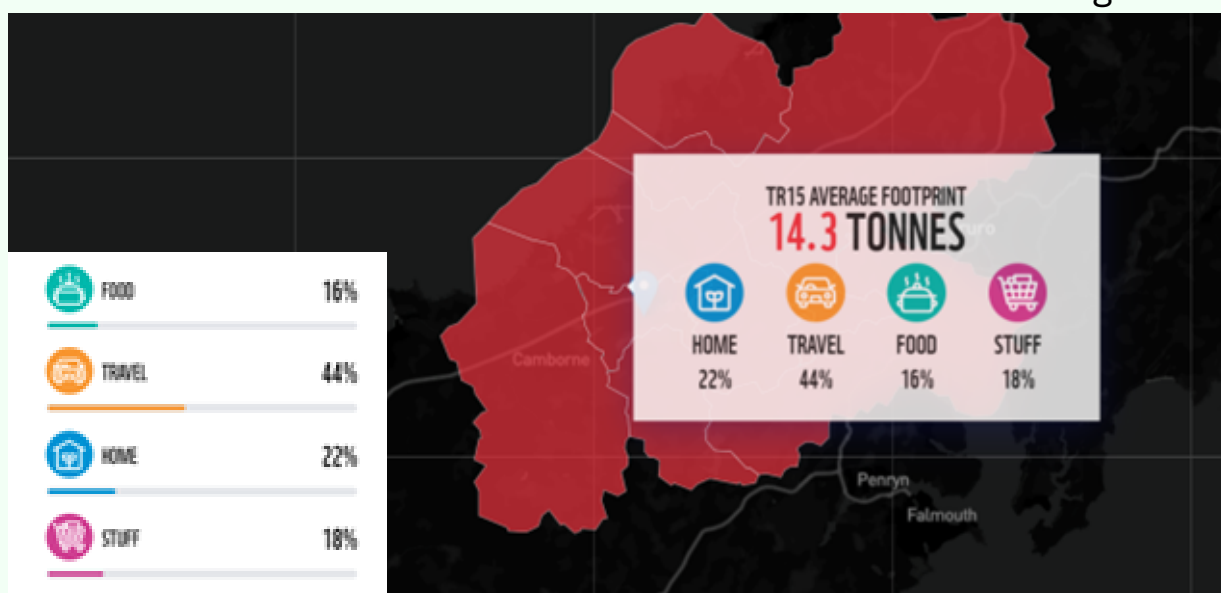

Carn Brea Parish Council Councillors and Staff
Have been checking their Carbon Footprint
Here is the Council's Average:

10.2 TONNES per annum

TR15 Postcode Average

How big is your

Carbon Footprint?

Here are a few things to help reduce your carbon footprint:

- Fit LED light bulbs
- Adjust your thermostat
- Use less hot water by reducing shower times
- Recycle more
- Turn off electrical devices
- Check your tyres / Drive less
- Plant a tree

WWF Footprint Calculator :- <https://footprint.wwf.org.uk>